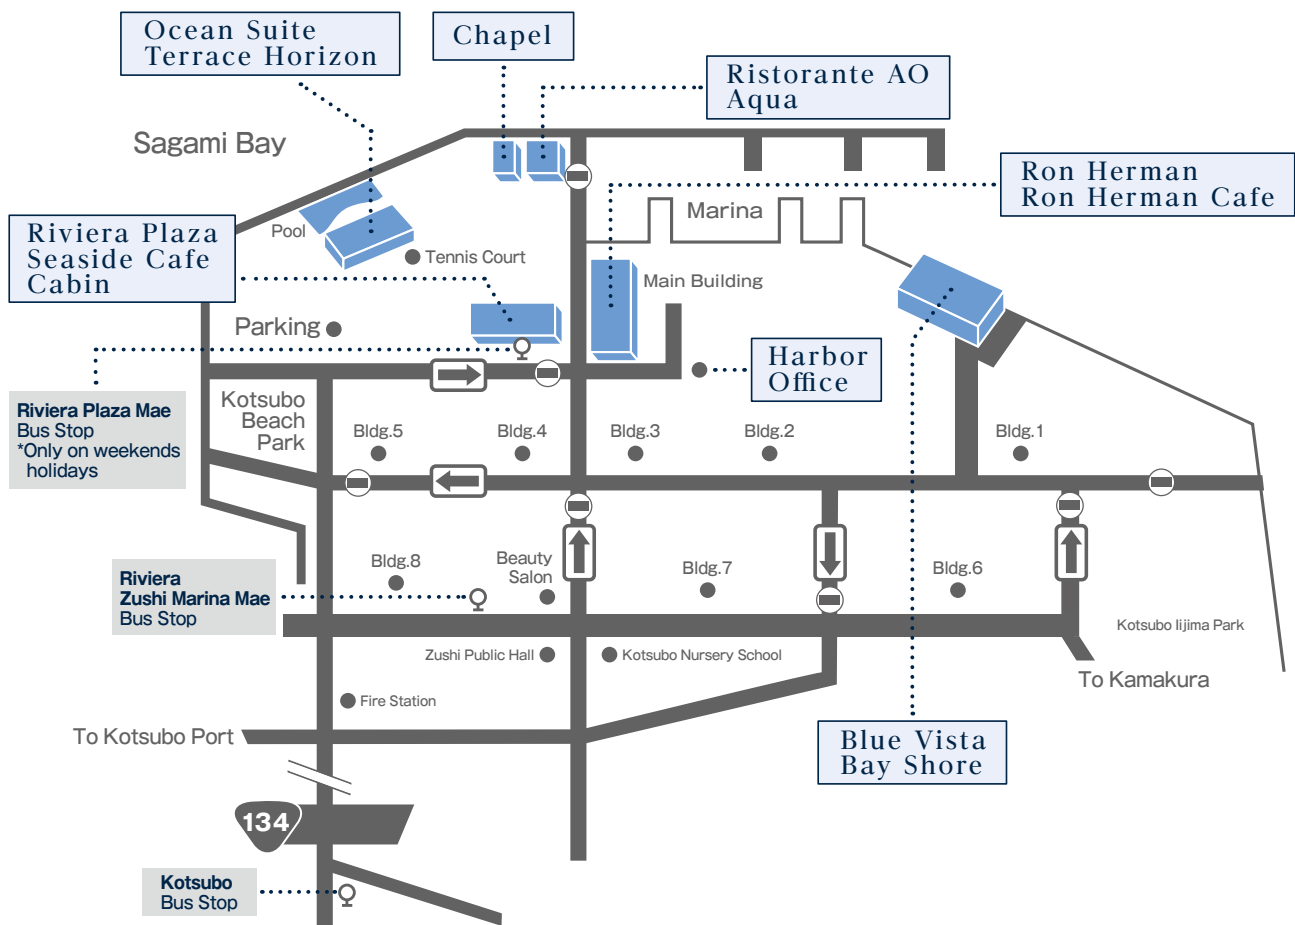

Map | Riviera Zushi Marina

Area Map | Directions

<By CAR>

*From Asahina IC about 20 minutes

*About 7 minutes from Kamakura or Zushi Station

<By BUS>

LOCAL BUS (Weekdays)

*From JR Kamakura Station (East Exit)

Go to station "No.7"

Destination: JR Zushi Station,

get off at **Kotsubo** bus stop (about 12minutes)

7 minutes walk from the bus stop

*From JR Zushi Station (East Exit)

Go to station "No.7"

Destination: JR Kamakura Station,

get off at **Riviera Zushi Marina Mae** bus stop (about 12minutes)

COMPLIMENTARY SHUTTLE BUSES

(on weekends and national holidays)

Complimentary shuttle buses available from JR Kamakura Station to

Riviera Plaza Mae bus stop every 15 minutes.

RIVIERA ZUSHI MARINA

5-23-16 Kotsubo, Zushi-shi, Kanagawa 249-0008 Phone 0467-23-2111