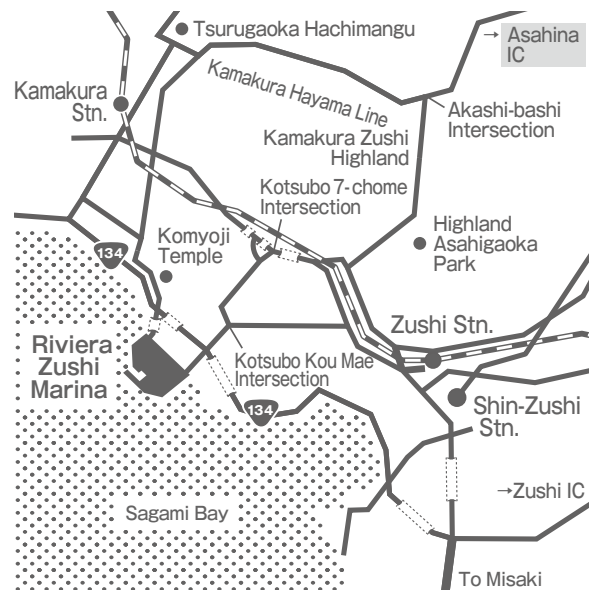

Map | Riviera Zushi Marina

Area Map | Directions

<By CAR>

*From Asahina IC about 20 minutes

*About 7 minutes from Kamakura or Zushi Station

<By BUS>

LOCAL BUS (Weekdays)

*From JR Kamakura Station (East Exit)

Go to station "No.7"

Destination: JR Zushi Station,

get off at **Kotsubo** bus stop (about 12minutes)

7 minutes walk from the bus stop

*From JR Zushi Station (East Exit)

Go to station "No.7"

Destination: JR Kamakura Station,

get off at **Riviera Zushi Marina Mae** bus stop (about 12minutes)

COMPLIMENTARY SHUTTLE BUSES

(on weekends and national holidays)

Complimentary shuttle buses available from JR Kamakura Station to

Riviera Plaza Mae bus stop every 15 minutes.

RIVIERA ZUSHI MARINA

5-23-16 Kotsubo, Zushi-shi, Kanagawa 249-0008 Phone 0467-23-2111